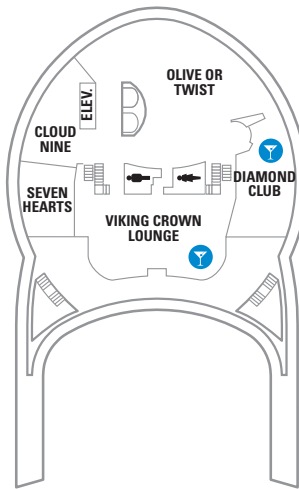

DECK 15

DECK 14

DECK 12

- SUITES **VP**
- BALCONY **6D**
- OCEAN VIEW **1L**
- INTERIOR **4V**

DECK 13

LEGENDS

- △ Stateroom with sofa bed
- * Stateroom has third Pullman bed available
- + Stateroom has third and fourth Pullman beds available
- ◆ Stateroom with sofa bed and third Pullman bed available
- ‡ Stateroom has four additional Pullman beds available
- ↓ Connecting staterooms
- ♿ Indicates accessible staterooms
- ❑ Stateroom has an obstructed view

- ☺ Dining Venue
- ☺ Entertainment Area
- ☺ Bars & Lounges
- ☺ Kids & Teens Area
- ☺ Pool
- ☺ Spa
- ☺ Fitness
- 🏃 Running Track
- 🧗 Rock climbing
- 🌊 FlowRider®
- ℹ Information
- 🏢 Conference Center
- 🛍 Shopping
- 🎰 Casino

DECK 11

DECK 10

SUITES RS GS OS J3 J4
 BALCONY 1B 2B 3B 4B 6D
 OCEAN VIEW 4M
 INTERIOR 1V 2V 3V 4V

DECK 9

SUITES GT J3 J4
 BALCONY 1B 2B 3B 4B 6D
 OCEAN VIEW 1K 1M 4M 8N
 INTERIOR 1V 2V 3V 4V

DECK 8

SUITES **GT**

INTERIOR

- 1Q Spacious Promenade View Interior** - Two twin beds that convert to Royal King and private bathroom. Stateroom: 340 sq. ft.
- 1R Spacious Interior** - Two twin beds that convert to Royal King, boardwalk view, sitting area, and a private bathroom. Stateroom: 338 sq. ft.
- 1T Promenade View Interior** - A view of the Royal Promenade with bowed windows, two twin beds that convert to Royal King and private bathroom. Stateroom: 169 sq. ft.
- 1T Promenade View Interior - Accessible** - A view of the Royal Promenade with bowed windows, two twin beds that convert to Royal King and private bathroom. Stateroom: 266 sq. ft.
- 1V 2V 3V 4V 6V Interior** - Two twin beds that convert to Royal King and private bathroom. Stateroom: 150 sq. ft.
- 1V 2V 4V 6V Interior - Accessible** - Two twin beds that convert to Royal King and private bathroom. Stateroom: 256 sq. ft.