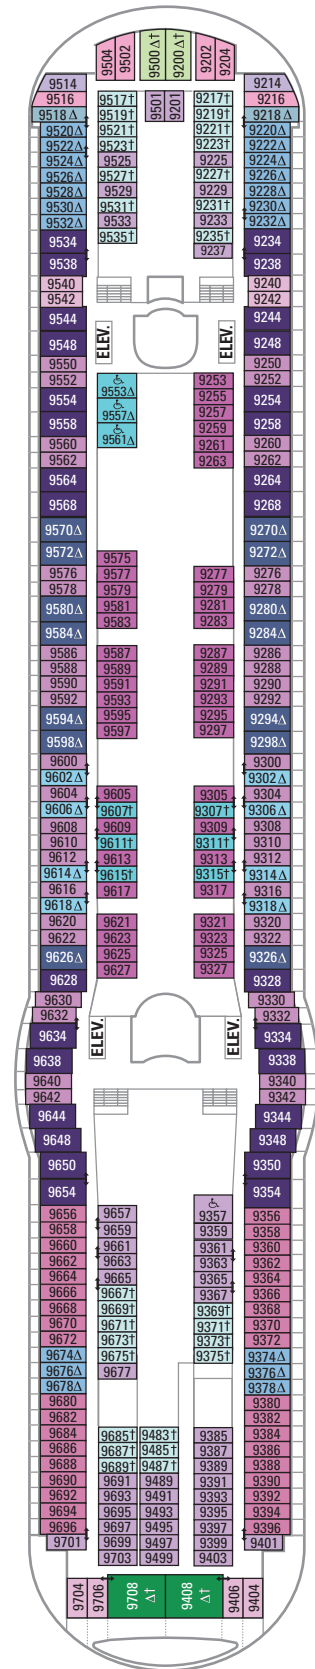

DECK 15

DECK 14

DECK 12

- SUITES **VP**
- BALCONY **6D**
- OCEAN VIEW **1L**
- INTERIOR **4V**

DECK 13

LEGENDS

- △ Stateroom with sofa bed
- * Stateroom has third Pullman bed available
- + Stateroom has third and fourth Pullman beds available
- ◆ Stateroom with sofa bed and third Pullman bed available
- ‡ Stateroom has four additional Pullman beds available
- ↓ Connecting staterooms
- ♿ Indicates accessible staterooms
- ❑ Stateroom has an obstructed view

DECK 11

DECK 10

SUITES RS GS OS J3 J4
 BALCONY 1B 2B 3B 4B 6D
 OCEAN VIEW 4M
 INTERIOR 1V 2V 3V 4V

DECK 9

SUITES GT J3 J4
 BALCONY 1B 2B 3B 4B 6D
 OCEAN VIEW 1K 1M 4M 8N
 INTERIOR 1V 2V 3V 4V

DECK 8

SUITES **GT**

BALCONY **2B 3B 4B 1D 2D 5D 6D**

OCEAN VIEW **1K 1M**

INTERIOR **1Q 1T 3V 4V**

DECK 7

SUITES **J3**

BALCONY **2B 3B 6B 1D 2D 5D**

OCEAN VIEW **8N 1K 4M**

INTERIOR **1Q 1T 3V 4V**

DECK 6

SUITES **VS**

BALCONY **2B 3B 6B 1D 2D 5D**

OCEAN VIEW **1K 1M 4M 8N**

INTERIOR **1T 3V 6V**

DECK 5

DECK 4

DECK 3