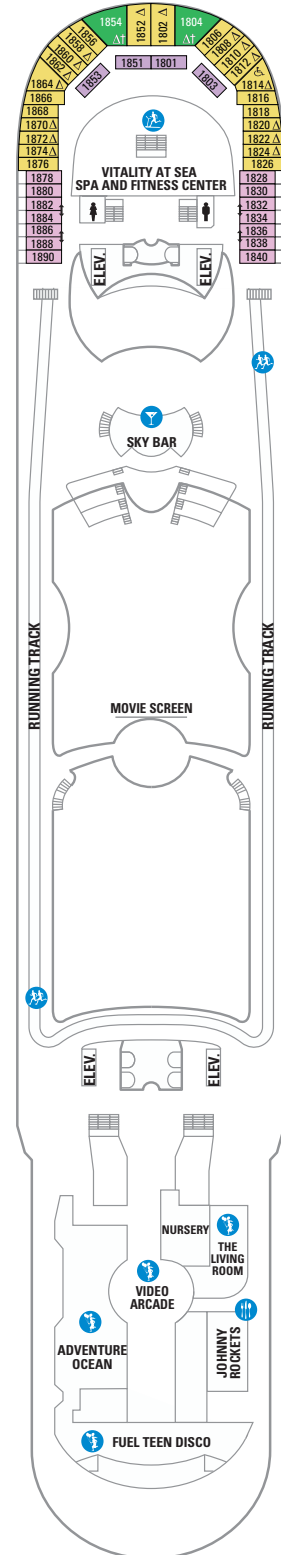

DECK 15

DECK 14

DECK 12

- SUITES **VP**
- BALCONY **6D**
- OCEAN VIEW **1L**
- INTERIOR **4V**

DECK 13

LEGENDS

- △ Stateroom with sofa bed
- * Stateroom has third Pullman bed available
- + Stateroom has third and fourth Pullman beds available
- ◆ Stateroom with sofa bed and third Pullman bed available
- ‡ Stateroom has four additional Pullman beds available
- ↓ Connecting staterooms
- ♿ Indicates accessible staterooms
- ❑ Stateroom has an obstructed view

- ☺ Dining Venue
- ☺ Entertainment Area
- ☺ Bars & Lounges
- ☺ Kids & Teens Area
- ☺ Pool
- ☺ Spa
- ☺ Fitness
- 🏃 Running Track
- 🧗 Rock climbing
- 🌊 FlowRider®
- ℹ Information
- 🏢 Conference Center
- 🛍 Shopping
- 🎰 Casino

DECK 11

DECK 10

SUITES RS GS OS J3 J4
 BALCONY 1B 2B 3B 4B 6D
 OCEAN VIEW 4M
 INTERIOR 1V 2V 3V 4V

DECK 9

SUITES GT J3 J4
 BALCONY 1B 2B 3B 4B 6D
 OCEAN VIEW 1K 1M 4M 8N
 INTERIOR 1V 2V 3V 4V

DECK 8

SUITES **GT**

DECK 6

SUITES **VS**

BALCONY **2B 3B 6B 1D 2D 5D**

OCEAN VIEW **1K 1M 4M 8N**

INTERIOR **1T 3V 6V**

DECK 5

DECK 4

DECK 3