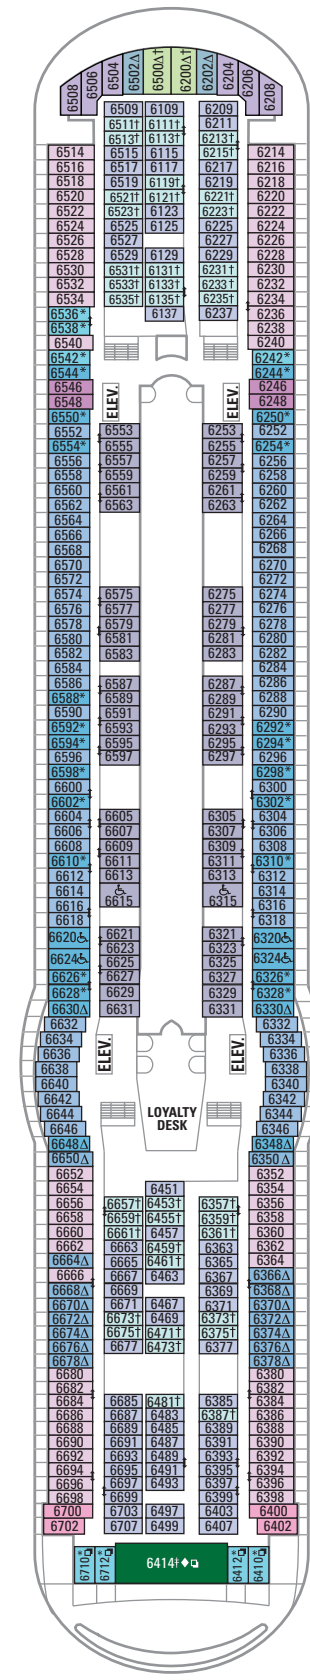

DECK 15

DECK 14

DECK 12

- SUITES **VP**
- BALCONY **6D**
- OCEAN VIEW **1L**
- INTERIOR **4V**

DECK 13

LEGENDS

- △ Stateroom with sofa bed
- * Stateroom has third Pullman bed available
- + Stateroom has third and fourth Pullman beds available
- ◆ Stateroom with sofa bed and third Pullman bed available
- ‡ Stateroom has four additional Pullman beds available
- ↓ Connecting staterooms
- ♿ Indicates accessible staterooms
- ❑ Stateroom has an obstructed view

DECK 11

DECK 10

SUITES RS GS OS J3 J4
 BALCONY 1B 2B 3B 4B 6D
 OCEAN VIEW 4M
 INTERIOR 1V 2V 3V 4V

DECK 9

SUITES GT J3 J4
 BALCONY 1B 2B 3B 4B 6D
 OCEAN VIEW 1K 1M 4M 8N
 INTERIOR 1V 2V 3V 4V

DECK 8

SUITES **GT**

BALCONY **2B 3B 4B 1D 2D 5D 6D**

OCEAN VIEW **1K 1M**

INTERIOR **1Q 1T 3V 4V**

DECK 7

SUITES **J3**

BALCONY **2B 3B 6B 1D 2D 5D**

OCEAN VIEW **8N 1K 4M**

INTERIOR **1Q 1T 3V 4V**

DECK 6

SUITES **VS**

BALCONY **2B 3B 6B 1D 2D 5D**

OCEAN VIEW **1K 1M 4M 8N**

INTERIOR **1T 3V 6V**

DECK 5

DECK 4

DECK 3