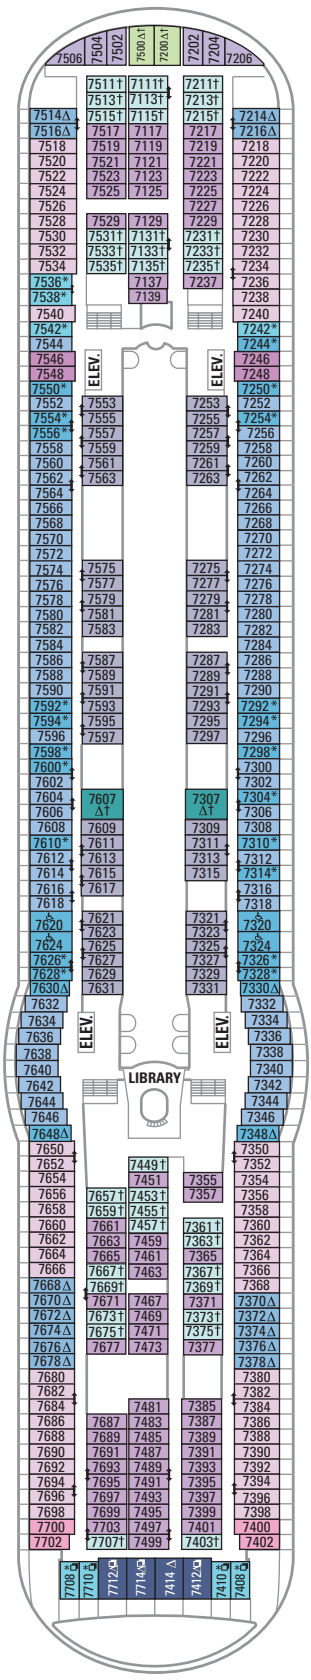

DECK 15

DECK 14

DECK 12

- SUITES **VP**
- BALCONY **6D**
- OCEAN VIEW **1L**
- INTERIOR **4V**

DECK 13

LEGENDS

- △ Stateroom with sofa bed
- * Stateroom has third Pullman bed available
- + Stateroom has third and fourth Pullman beds available
- ◆ Stateroom with sofa bed and third Pullman bed available
- ‡ Stateroom has four additional Pullman beds available
- ↓ Connecting staterooms
- ♿ Indicates accessible staterooms
- ❑ Stateroom has an obstructed view

DECK 11

DECK 10

SUITES RS GS OS J3 J4
 BALCONY 1B 2B 3B 4B 6D
 OCEAN VIEW 4M
 INTERIOR 1V 2V 3V 4V

DECK 9

SUITES GT J3 J4
 BALCONY 1B 2B 3B 4B 6D
 OCEAN VIEW 1K 1M 4M 8N
 INTERIOR 1V 2V 3V 4V

DECK 8

SUITES **GT**

BALCONY **2B 3B 4B 1D 2D 5D 6D**

OCEAN VIEW **1K 1M**

INTERIOR **1Q 1T 3V 4V**

DECK 7

SUITES **J3**

BALCONY **2B 3B 6B 1D 2D 5D**

OCEAN VIEW **8N 1K 4M**

INTERIOR **1Q 1T 3V 4V**

DECK 6

SUITES **VS**

BALCONY **2B 3B 6B 1D 2D 5D**

OCEAN VIEW **1K 1M 4M 8N**

INTERIOR **1T 3V 6V**

DECK 5

DECK 4

DECK 3