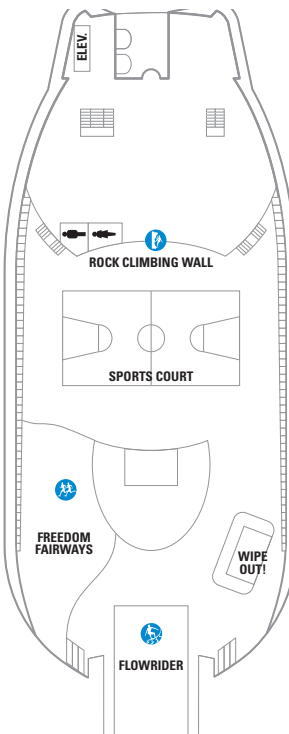

DECK 15

DECK 14

DECK 12

- SUITES **VP**
- BALCONY **6D**
- OCEAN VIEW **1L**
- INTERIOR **4V**

DECK 13

LEGENDS

- △ Stateroom with sofa bed
- * Stateroom has third Pullman bed available
- + Stateroom has third and fourth Pullman beds available
- ◆ Stateroom with sofa bed and third Pullman bed available
- ‡ Stateroom has four additional Pullman beds available
- ↓ Connecting staterooms
- ♿ Indicates accessible staterooms
- ❑ Stateroom has an obstructed view

- ☺ Dining Venue
- ☺ Entertainment Area
- ☺ Bars & Lounges
- ☺ Kids & Teens Area
- ☺ Pool
- ☺ Spa
- ☺ Fitness
- 🏃 Running Track
- 🧗 Rock climbing
- 🌊 FlowRider®
- ℹ Information
- 🏢 Conference Center
- 🛍 Shopping
- 🎰 Casino

DECK 11

DECK 10

SUITES RS GS OS J3 J4
 BALCONY 1B 2B 3B 4B 6D
 OCEAN VIEW 4M
 INTERIOR 1V 2V 3V 4V

DECK 9

SUITES GT J3 J4
 BALCONY 1B 2B 3B 4B 6D
 OCEAN VIEW 1K 1M 4M 8N
 INTERIOR 1V 2V 3V 4V

DECK 8

SUITES **GT**

OCEAN VIEW

- 1K Ultra Spacious Ocean View** - Two twin beds that convert to Royal King. Sofa converts to double, two Pullman beds, private bathroom and sitting area. Stateroom: 358 sq. ft.
- 1L Spacious Panoramic Ocean View** - Two twin beds convert to Royal King. Double sofa bed for quad staterooms. Vanity with sitting area, Private bathroom with shower. Floor to Ceiling wrap around panoramic window, 76 inches high by 103 inches wide. Stateroom: 175 sq. ft.
- 1L Spacious Panoramic Ocean View - Accessible** - Two twin beds that convert to Royal King. Double sofa bed. Vanity with sitting area. Private bathroom with shower. Floor to ceiling wrap around panoramic window, 76 inches high by 253 inches wide. Stateroom: 283 sq. ft.
- 1M 4M Spacious Ocean View** - Two twin beds that convert to Royal King and private bathroom. Stateroom: 211 sq. ft.
- 1N 2N 3N 8N Ocean View** - Two twin beds that convert to Royal King and private bathroom. Stateroom: 180 sq. ft.
- 8N Ocean View - Accessible** - Two twin beds that convert to Royal King and private bathroom. Stateroom: 315 sq. ft.