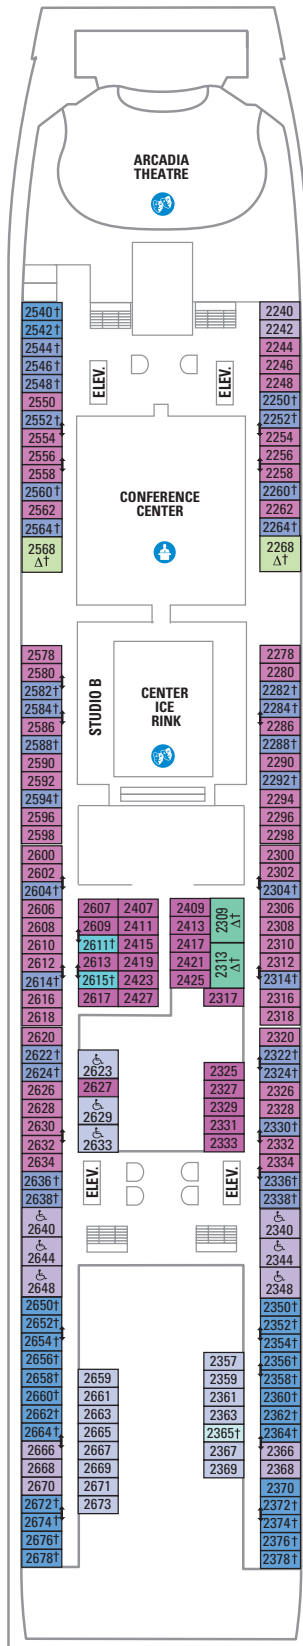

DECK 2

OCEAN VIEW 1K 1N 2N 3N 8N
INTERIOR 1R 1V 2V 3V 6V

SUITES

- **RS Royal Suite - 1 Bedroom** - Grand entrance with doorbell. Separate bedroom with king-size bed, and private bathroom with tub, private balcony with whirlpool, living room with queen-size sofa bed and baby grand piano. 1,633 sq. ft. Balcony 257
- **VS Villa Suite - 4 Bedroom** - Two master bedrooms with baths. Two additional bedrooms, each with two Pullman beds and two twin beds that convert to Royal King. Two additional bathrooms with showers and a spacious living area with a sofa bed and dining table. Private balcony with dining area, lounge chairs and whirlpool. 1,302 sq. ft. Balcony 845 sq. ft.
- **OS Owner's Suite - 1 Bedroom** - Marble entry with door bell. Queen-size bed, bathroom with tub. Separate living area with a queen-size sofa bed. Stateroom: 622 sq. ft. Balcony: 160 sq. ft.
- **GT Grand Suite - 2 Bedroom** - Two bedrooms with two twin beds that convert to Royal King (one room with third and fourth Pullman beds), a private balcony, two bathrooms and living area with double sofa bed. Stateroom: 616 sq. ft. Balcony: 208 sq. ft.
- **GS Grand Suite - 1 Bedroom** - Marble entry. Room has two twin beds that convert to Royal King, private balcony, sitting area and private bathroom with tub. Stateroom: 432 sq. ft. Balcony: 89 sq. ft.
- **J3 J4 Junior Suite** - Two twin beds that convert to Royal King, private balcony, sitting area (some with sofa bed) and private bathroom. Stateroom: 320 sq. ft. Balcony: 65 sq. ft.
- **J3 Junior Suite - Accessible** - Two twin beds that convert to Royal King, private balcony, sitting area (some with sofa bed) and private bathroom. Stateroom: 424 sq. ft. Balcony: 65 sq. ft.
- **VP Ocean View Panoramic Suite (No Balcony)** - Two twin beds that convert to Royal King. Curtained section with bunk beds. Living area with double sofa bed, vanity and sitting area. One and a half baths with shower. Floor to ceiling wrap around panoramic windows. Stateroom: 406 sq. ft.

BALCONY

- **1B 2B 3B 4B 6B Spacious Ocean View Balcony** - Two twin beds that convert to Royal King, sitting area, private balcony and private bathroom. Stateroom: 214 sq. ft. Balcony: 42 sq. ft.
- **1D 2D 5D 6D Ocean View Balcony** - Two twin beds that convert to Royal King, sitting area with sofa, full bathroom and private balcony. Stateroom: 200 sq. ft. Balcony: 53 sq. ft.
- **1D Ocean View Balcony - Accessible** - Two twin beds that convert to Royal King, boardwalk view balcony, sitting area, and a private bathroom. Stateroom: 286 sq. ft. Balcony: 53 sq. ft.

OCEAN VIEW