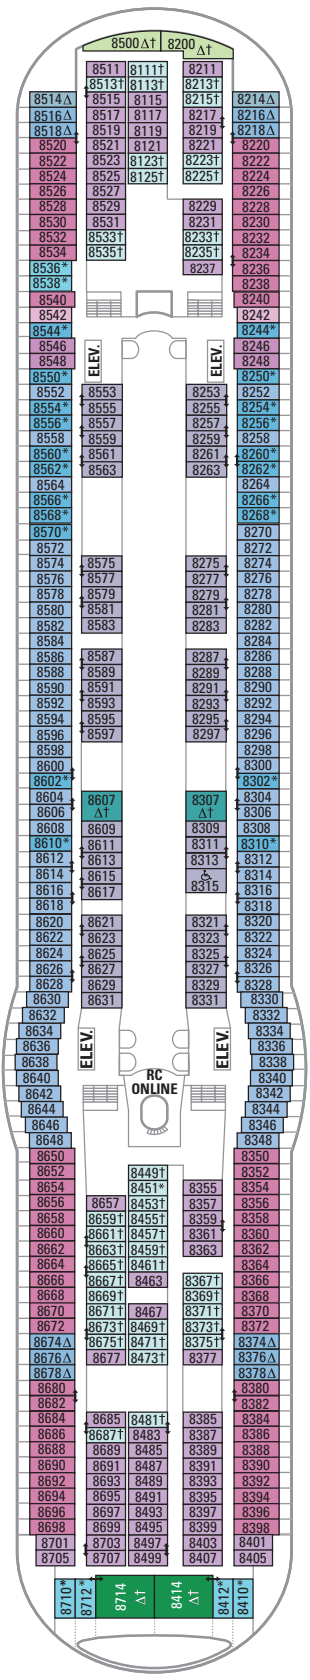

DECK 15

DECK 14

DECK 12

- SUITES **VP**
- BALCONY **6D**
- OCEAN VIEW **1L**
- INTERIOR **4V**

DECK 13

LEGENDS

- △ Stateroom with sofa bed
- * Stateroom has third Pullman bed available
- + Stateroom has third and fourth Pullman beds available
- ◆ Stateroom with sofa bed and third Pullman bed available
- ‡ Stateroom has four additional Pullman beds available
- ↓ Connecting staterooms
- ♿ Indicates accessible staterooms
- ❑ Stateroom has an obstructed view

DECK 11

DECK 10

SUITES RS GS OS J3 J4
 BALCONY 1B 2B 3B 4B 6D
 OCEAN VIEW 4M
 INTERIOR 1V 2V 3V 4V

DECK 9

SUITES GT J3 J4
 BALCONY 1B 2B 3B 4B 6D
 OCEAN VIEW 1K 1M 4M 8N
 INTERIOR 1V 2V 3V 4V

DECK 8

SUITES **GT**

BALCONY **2B 3B 4B 1D 2D 5D 6D**

OCEAN VIEW **1K 1M**

INTERIOR **1Q 1T 3V 4V**

DECK 7

SUITES **J3**

BALCONY **2B 3B 6B 1D 2D 5D**

OCEAN VIEW **8N 1K 4M**

INTERIOR **1Q 1T 3V 4V**

DECK 6

SUITES **VS**

BALCONY **2B 3B 6B 1D 2D 5D**

OCEAN VIEW **1K 1M 4M 8N**

INTERIOR **1T 3V 6V**

DECK 5

DECK 4

DECK 3