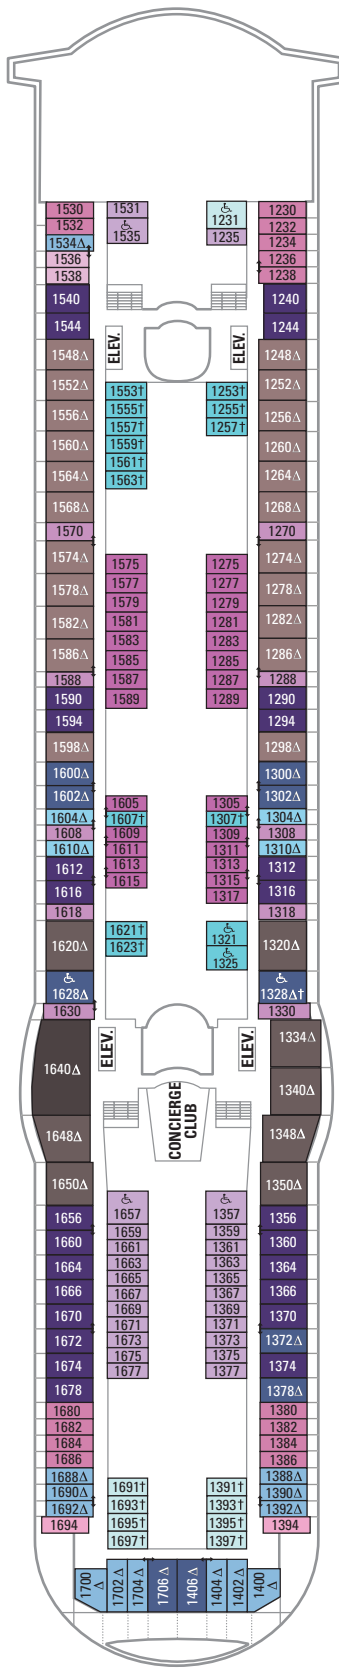

DECK 15

DECK 14

DECK 12

- SUITES **VP**
- BALCONY **6D**
- OCEAN VIEW **1L**
- INTERIOR **4V**

DECK 13

LEGENDS

- △ Stateroom with sofa bed
- * Stateroom has third Pullman bed available
- + Stateroom has third and fourth Pullman beds available
- ◆ Stateroom with sofa bed and third Pullman bed available
- ‡ Stateroom has four additional Pullman beds available
- ↓ Connecting staterooms
- ♿ Indicates accessible staterooms
- ❑ Stateroom has an obstructed view

DECK 11

DECK 10

SUITES RS GS OS J3 J4
 BALCONY 1B 2B 3B 4B 6D
 OCEAN VIEW 4M
 INTERIOR 1V 2V 3V 4V

DECK 9

SUITES GT J3 J4
 BALCONY 1B 2B 3B 4B 6D
 OCEAN VIEW 1K 1M 4M 8N
 INTERIOR 1V 2V 3V 4V

DECK 8

SUITES **GT**

BALCONY **2B 3B 4B 1D 2D 5D 6D**

OCEAN VIEW **1K 1M**

INTERIOR **1Q 1T 3V 4V**

DECK 7

SUITES **J3**

BALCONY **2B 3B 6B 1D 2D 5D**

OCEAN VIEW **8N 1K 4M**

INTERIOR **1Q 1T 3V 4V**

DECK 6

SUITES **VS**

BALCONY **2B 3B 6B 1D 2D 5D**

OCEAN VIEW **1K 1M 4M 8N**

INTERIOR **1T 3V 6V**

DECK 5

DECK 4

DECK 3