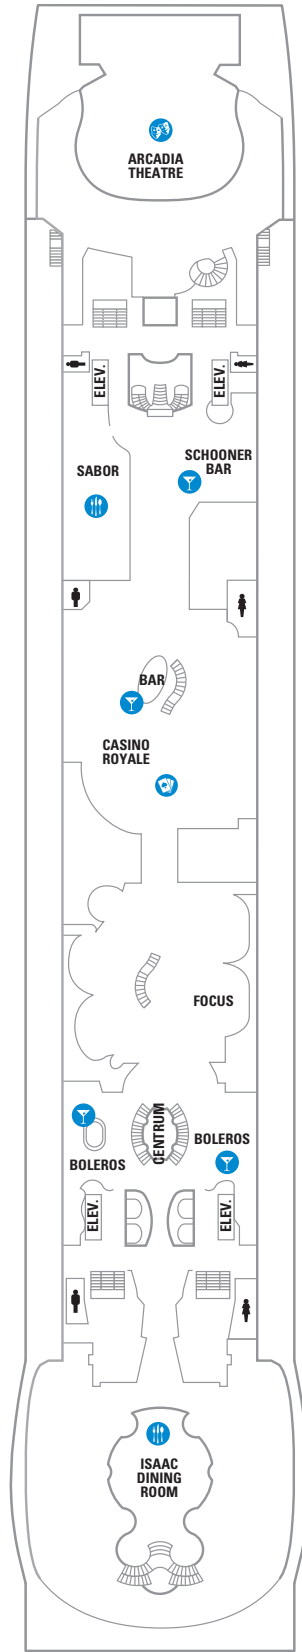

DECK 15

DECK 14

DECK 12

- SUITES **VP**
- BALCONY **6D**
- OCEAN VIEW **1L**
- INTERIOR **4V**

DECK 13

LEGENDS

- △ Stateroom with sofa bed
- * Stateroom has third Pullman bed available
- + Stateroom has third and fourth Pullman beds available
- ◆ Stateroom with sofa bed and third Pullman bed available
- ‡ Stateroom has four additional Pullman beds available
- ↓ Connecting staterooms
- ♿ Indicates accessible staterooms
- ❑ Stateroom has an obstructed view

DECK 11

DECK 10

SUITES RS GS OS J3 J4
 BALCONY 1B 2B 3B 4B 6D
 OCEAN VIEW 4M
 INTERIOR 1V 2V 3V 4V

DECK 9

SUITES GT J3 J4
 BALCONY 1B 2B 3B 4B 6D
 OCEAN VIEW 1K 1M 4M 8N
 INTERIOR 1V 2V 3V 4V

DECK 8

SUITES **GT**

BALCONY **2B 3B 4B 1D 2D 5D 6D**

OCEAN VIEW **1K 1M**

INTERIOR **1Q 1T 3V 4V**

DECK 7

SUITES **J3**

BALCONY **2B 3B 6B 1D 2D 5D**

OCEAN VIEW **8N 1K 4M**

INTERIOR **1Q 1T 3V 4V**

DECK 6

SUITES **VS**

BALCONY **2B 3B 6B 1D 2D 5D**

OCEAN VIEW **1K 1M 4M 8N**

INTERIOR **1T 3V 6V**

DECK 5

DECK 4

DECK 3