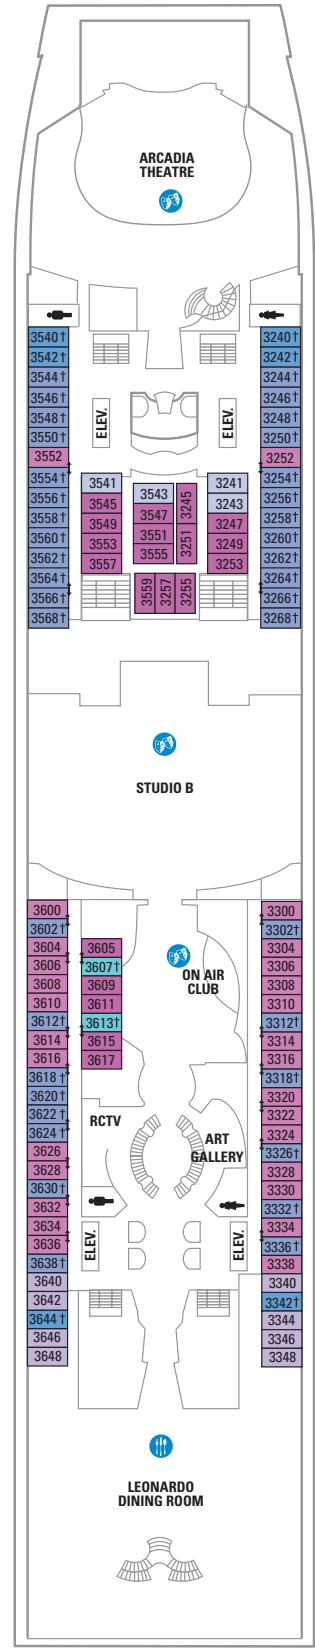

DECK 3

OCEAN VIEW 1N 2N 3N 8N
INTERIOR 1V 2V 6V