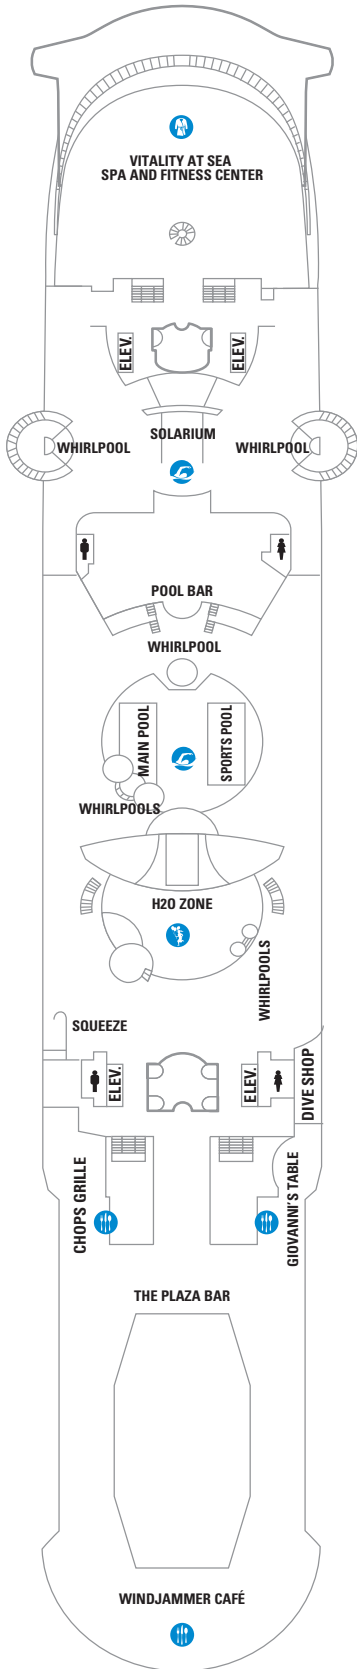

DECK 15

DECK 14

DECK 12

- SUITES **VP**
- BALCONY **6D**
- OCEAN VIEW **1L**
- INTERIOR **4V**

DECK 13

LEGENDS

- △ Stateroom with sofa bed
- * Stateroom has third Pullman bed available
- + Stateroom has third and fourth Pullman beds available
- ◆ Stateroom with sofa bed and third Pullman bed available
- ‡ Stateroom has four additional Pullman beds available
- ↓ Connecting staterooms
- ♿ Indicates accessible staterooms
- ❑ Stateroom has an obstructed view

- ☺ Dining Venue
- ☺ Entertainment Area
- ☺ Bars & Lounges
- ☺ Kids & Teens Area
- ☺ Pool
- ☺ Spa
- ☺ Fitness
- 🏃 Running Track
- 🧗 Rock climbing
- 🌊 FlowRider®
- ℹ Information
- 🏢 Conference Center
- 🛍 Shopping
- 🎰 Casino

DECK 11

DECK 10

SUITES RS GS OS J3 J4
 BALCONY 1B 2B 3B 4B 6D
 OCEAN VIEW 4M
 INTERIOR 1V 2V 3V 4V

DECK 9

SUITES GT J3 J4
 BALCONY 1B 2B 3B 4B 6D
 OCEAN VIEW 1K 1M 4M 8N
 INTERIOR 1V 2V 3V 4V

DECK 8

SUITES **GT**