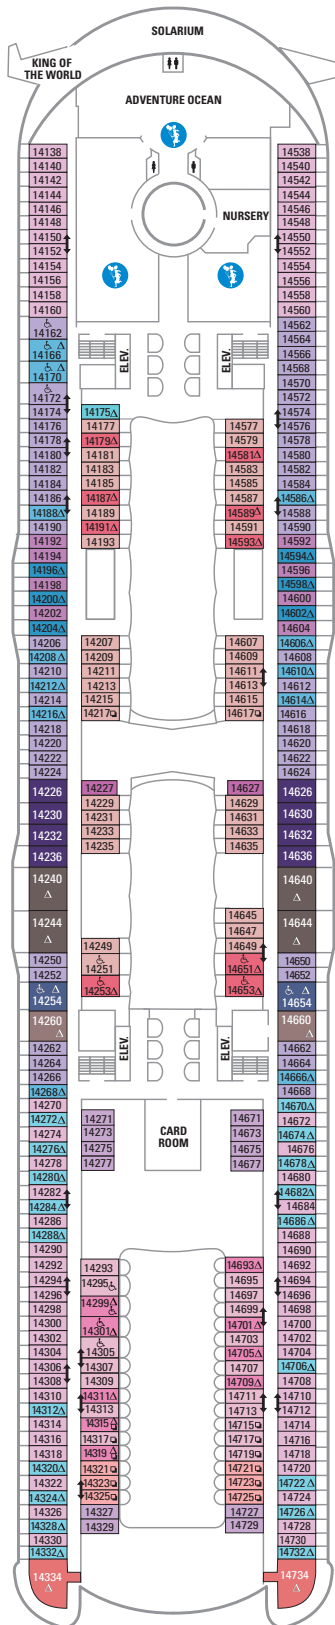

DECK 18

SUITES REFLECTING SECOND STORY OF LOFTS ON DECK 17

DECK 17

SUITES RL TL L1 L2

DECK 16

LEGENDS

- △ Stateroom with sofa bed
 - * Stateroom has third Pullman bed available
 - + Stateroom has third and fourth Pullman beds available
 - ◆ Stateroom with sofa bed and third Pullman bed available
 - ‡ Stateroom has four additional Pullman beds available
 - ↑ Connecting staterooms
 - ♿ Indicates accessible staterooms
 - ▣ Stateroom has an obstructed view
-
- 🍷 Dining Venue
 - 🎮 Entertainment Area
 - 🍹 Bars & Lounges
 - 👶 Kids & Teens Area
 - 🏊 Pool
 - ♨ Spa
 - 🏋 Fitness
 - 🏃 Running Track
 - 🧗 Rock climbing
 - 🌊 FlowRider®
 - ℹ Information
 - 🏢 Conference Center
 - 🛍 Shopping
 - 🎰 Casino

DECK 15

DECK 14

- SUITES: A4 OS GS J3 J4
 BALCONY: 1C 2C 1D 2D 5D 6D
 BOARDWALK VIEW BALCONY: 1I 2I 4I
 CENTRAL PARK VIEW BALCONY: 1J 2J
 INTERIOR: 1V 2V 4V

DECK 12

- SUITES: VS A3 OS GS J4
 BALCONY: 1C 2C 1D 2D 5D 6D
 BOARDWALK VIEW BALCONY: 1I 2I 4I
 CENTRAL PARK VIEW BALCONY: 1J 2J
 INTERIOR: 1V 2V 4V

DECK 11

SUITES: A3 OS GS J4

BALCONY: 1A 1C 2C 1D 2D 5D 6D

BOARDWALK VIEW BALCONY: 1I 2I 4I

CENTRAL PARK VIEW BALCONY: 1J 2J

OCEAN VIEW: 1K 6N

INTERIOR: 1R 4U 1V 3V 4V

DECK 10

BALCONY: 1C 2C 1D 4D 7D 8D

BOARDWALK VIEW BALCONY: 1I 2I 4I

OCEAN VIEW: 6N

INTERIOR: 1S 4U 1V 3V 6V

DECK 8

SUITES	A1	GS	J3	J4		
BALCONY	1C	2C	1D	4D	7D	8D
BOARDWALK VIEW BALCONY	11	21	41			
OCEAN VIEW	6N					
INTERIOR	4U	3V	6V			