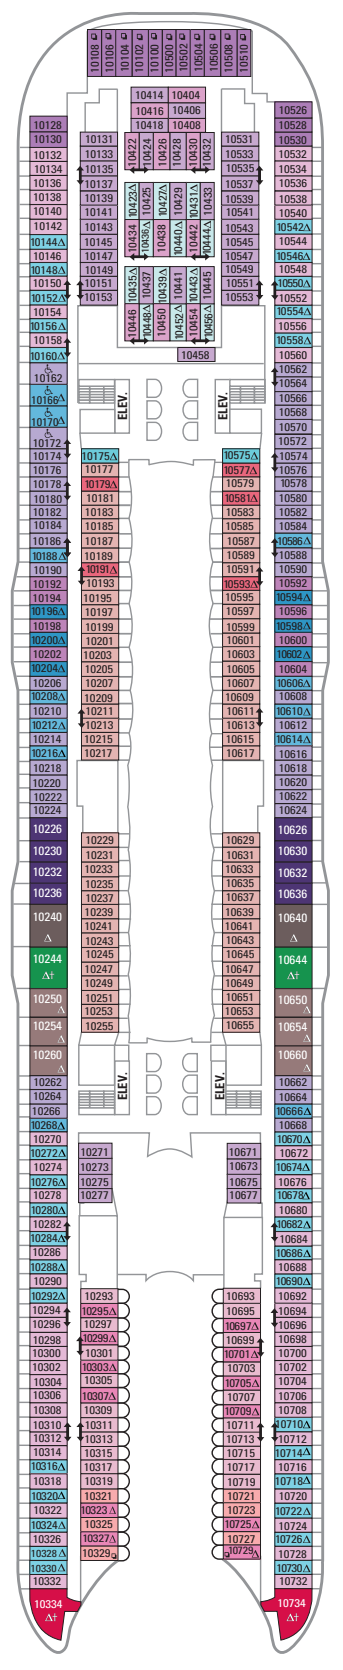

DECK 10

SUITES: A2 OS GT GS J4

BALCONY: 1C 2C 1D 2D 5D 6D

BOARDWALK VIEW BALCONY: 1I 2I 4I

CENTRAL PARK VIEW BALCONY: 1J 2J

OCEAN VIEW: 6N

INTERIOR: 4U 1V 3V 4V