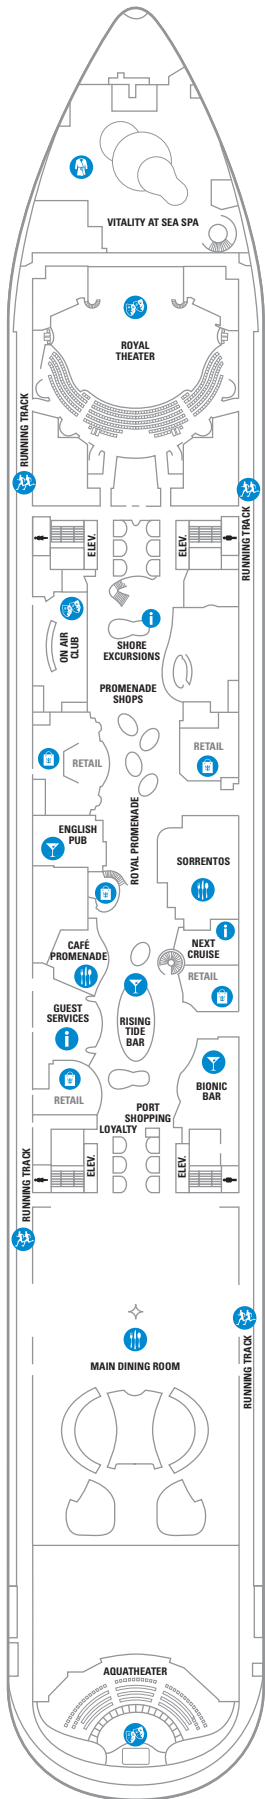

DECK 18

SUITES REFLECTING SECOND STORY OF LOFTS ON DECK 17

DECK 17

SUITES RL TL L1 L2

DECK 16

LEGENDS

- △ Stateroom with sofa bed
 - * Stateroom has third Pullman bed available
 - + Stateroom has third and fourth Pullman beds available
 - ◆ Stateroom with sofa bed and third Pullman bed available
 - ‡ Stateroom has four additional Pullman beds available
 - ↑ Connecting staterooms
 - ♿ Indicates accessible staterooms
 - ▣ Stateroom has an obstructed view
-
- 🍷 Dining Venue
 - 🎮 Entertainment Area
 - 🍹 Bars & Lounges
 - 👶 Kids & Teens Area
 - 🏊 Pool
 - ♨ Spa
 - 🏋 Fitness
 - 🏃 Running Track
 - 🧗 Rock climbing
 - 🌊 FlowRider®
 - ℹ Information
 - 🏢 Conference Center
 - 🛍 Shopping
 - 🎰 Casino

DECK 11

SUITES: A3 OS GS J4

BALCONY: 1A 1C 2C 1D 2D 5D 6D

BOARDWALK VIEW BALCONY: 1I 2I 4I

CENTRAL PARK VIEW BALCONY: 1J 2J

OCEAN VIEW: 1K 6N

INTERIOR: 1R 4U 1V 3V 4V

DECK 10

BALCONY: 1C 2C 1D 4D 7D 8D

BOARDWALK VIEW BALCONY: 1I 2I 4I

OCEAN VIEW: 6N

INTERIOR: 1S 4U 1V 3V 6V

DECK 8

SUITES	A1	GS	J3	J4		
BALCONY	1C	2C	1D	4D	7D	8D
BOARDWALK VIEW BALCONY	11	21	41			
OCEAN VIEW	6N					
INTERIOR	4U	3V	6V			

DECK 7

SUITES	GS	J3	J4			
BALCONY	2C	1D	4D	7D	8D	
OCEAN VIEW	6N					
INTERIOR	1T	4U	1V	2V	3V	6V

DECK 6

SUITES	GS	J3	J4			
BALCONY	1C	2C	1D	4D	7D	8D
INTERIOR	4U	1V	2V	3V	6V	

DECK 5

DECK 4

OCEAN VIEW **2O**
 INTERIOR **2W**