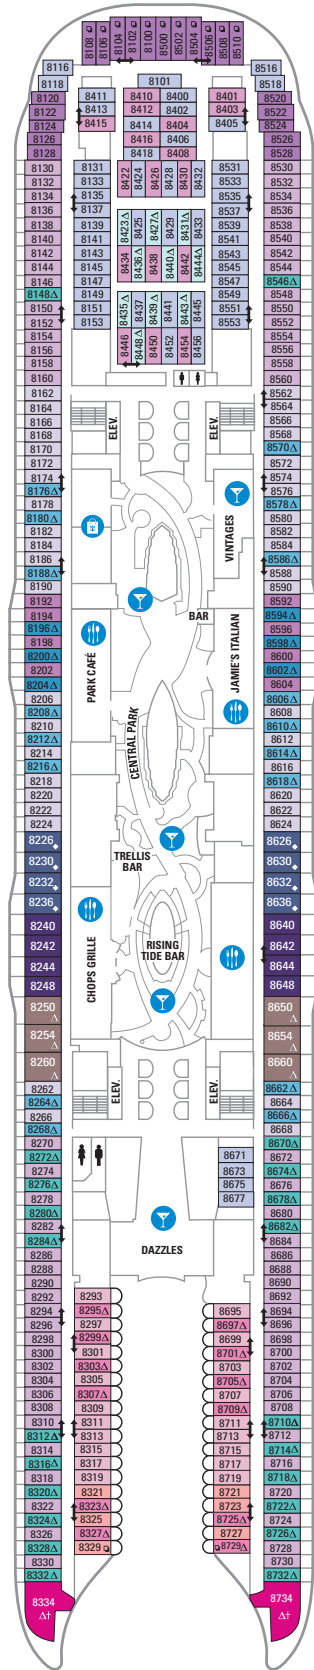

DECK 18

SUITES REFLECTING SECOND STORY OF LOFTS ON DECK 17

DECK 17

SUITES RL TL L1 L2

DECK 16

LEGENDS

- △ Stateroom with sofa bed
 - * Stateroom has third Pullman bed available
 - + Stateroom has third and fourth Pullman beds available
 - ◆ Stateroom with sofa bed and third Pullman bed available
 - ‡ Stateroom has four additional Pullman beds available
 - ↑ Connecting staterooms
 - ♿ Indicates accessible staterooms
 - ▣ Stateroom has an obstructed view
-
- 🍷 Dining Venue
 - 🎮 Entertainment Area
 - 🍹 Bars & Lounges
 - 👶 Kids & Teens Area
 - 🏊 Pool
 - ♨ Spa
 - 🏋 Fitness
 - 🏃 Running Track
 - 🧗 Rock climbing
 - 🌊 FlowRider®
 - ℹ Information
 - 🏢 Conference Center
 - 🛍 Shopping
 - 🎰 Casino

DECK 15

DECK 14

- SUITES: A4 OS GS J3 J4
 BALCONY: 1C 2C 1D 2D 5D 6D
 BOARDWALK VIEW BALCONY: 1I 2I 4I
 CENTRAL PARK VIEW BALCONY: 1J 2J
 INTERIOR: 1V 2V 4V

DECK 12

- SUITES: VS A3 OS GS J4
 BALCONY: 1C 2C 1D 2D 5D 6D
 BOARDWALK VIEW BALCONY: 1I 2I 4I
 CENTRAL PARK VIEW BALCONY: 1J 2J
 INTERIOR: 1V 2V 4V

DECK 11

SUITES: A3 OS GS J4

BALCONY: 1A 1C 2C 1D 2D 5D 6D

BOARDWALK VIEW BALCONY: 1I 2I 4I

CENTRAL PARK VIEW BALCONY: 1J 2J

OCEAN VIEW: 1K 6N

INTERIOR: 1R 4U 1V 3V 4V

DECK 10

BALCONY: 1C 2C 1D 4D 7D 8D

BOARDWALK VIEW BALCONY: 1I 2I 4I

OCEAN VIEW: 6N

INTERIOR: 1S 4U 1V 3V 6V

DECK 8

SUITES	A1	GS	J3	J4		
BALCONY	1C	2C	1D	4D	7D	8D
BOARDWALK VIEW BALCONY	11	21	41			
OCEAN VIEW	6N					
INTERIOR	4U	3V	6V			