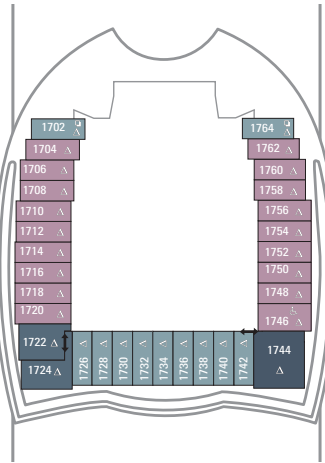

DECK 18

SUITES REFLECTING SECOND STORY OF LOFTS ON DECK 17

DECK 17

SUITES RL TL L1 L2

DECK 16

LEGENDS

- △ Stateroom with sofa bed
 - * Stateroom has third Pullman bed available
 - + Stateroom has third and fourth Pullman beds available
 - ◆ Stateroom with sofa bed and third Pullman bed available
 - ‡ Stateroom has four additional Pullman beds available
 - ↑ Connecting staterooms
 - ♿ Indicates accessible staterooms
 - ▣ Stateroom has an obstructed view
-
- 🍷 Dining Venue
 - 🎮 Entertainment Area
 - 🍹 Bars & Lounges
 - 👶 Kids & Teens Area
 - 🏊 Pool
 - ♨ Spa
 - 🏋 Fitness
 - 🏃 Running Track
 - 🧗 Rock climbing
 - 🌊 FlowRider®
 - ℹ Information
 - 🏢 Conference Center
 - 🛍 Shopping
 - 🎰 Casino

DECK 15

DECK 14

- SUITES: A4 OS GS J3 J4
 BALCONY: 1C 2C 1D 2D 5D 6D
 BOARDWALK VIEW BALCONY: 1I 2I 4I
 CENTRAL PARK VIEW BALCONY: 1J 2J
 INTERIOR: 1V 2V 4V

DECK 12

- SUITES: VS A3 OS GS J4
 BALCONY: 1C 2C 1D 2D 5D 6D
 BOARDWALK VIEW BALCONY: 1I 2I 4I
 CENTRAL PARK VIEW BALCONY: 1J 2J
 INTERIOR: 1V 2V 4V

DECK 11

SUITES: A3 OS GS J4

BALCONY: 1A 1C 2C 1D 2D 5D 6D

BOARDWALK VIEW BALCONY: 1I 2I 4I

CENTRAL PARK VIEW BALCONY: 1J 2J

OCEAN VIEW: 1K 6N

INTERIOR: 1R 4U 1V 3V 4V

DECK 10