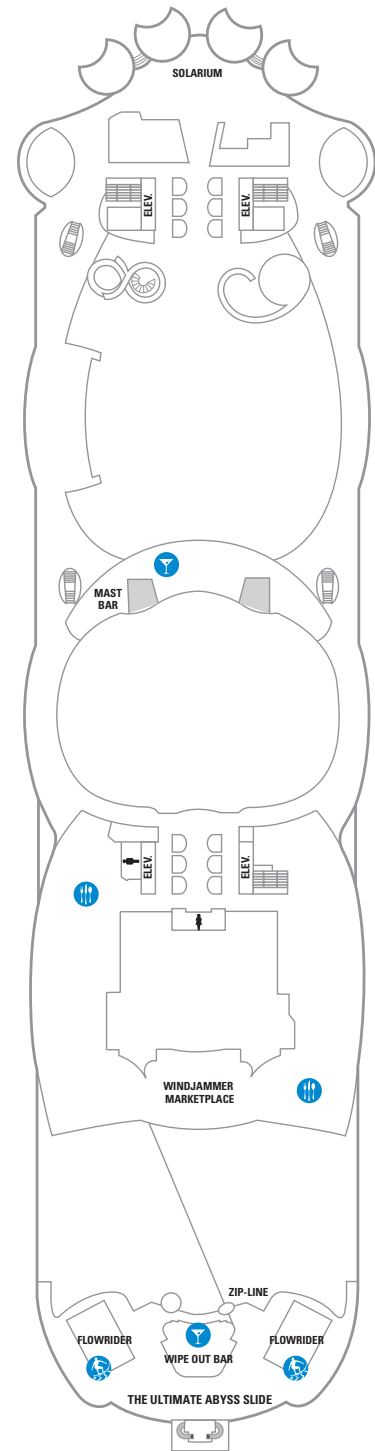

DECK 18

SUITES REFLECTING SECOND STORY OF LOFTS ON DECK 17

DECK 17

SUITES RL TL L1 L2

DECK 16

LEGENDS

- △ Stateroom with sofa bed
 - * Stateroom has third Pullman bed available
 - + Stateroom has third and fourth Pullman beds available
 - ◆ Stateroom with sofa bed and third Pullman bed available
 - ‡ Stateroom has four additional Pullman beds available
 - ↑ Connecting staterooms
 - ♿ Indicates accessible staterooms
 - ▣ Stateroom has an obstructed view
-
- 🍷 Dining Venue
 - 🎮 Entertainment Area
 - 🍹 Bars & Lounges
 - 👶 Kids & Teens Area
 - 🏊 Pool
 - ♨ Spa
 - 🏋 Fitness
 - 🏃 Running Track
 - 🧗 Rock climbing
 - 🌊 FlowRider®
 - ℹ Information
 - 🏢 Conference Center
 - 🛍 Shopping
 - 🎰 Casino

DECK 15

DECK 14

- SUITES: A4 OS GS J3 J4
 BALCONY: 1C 2C 1D 2D 5D 6D
 BOARDWALK VIEW BALCONY: 1I 2I 4I
 CENTRAL PARK VIEW BALCONY: 1J 2J
 INTERIOR: 1V 2V 4V

DECK 12

- SUITES: VS A3 OS GS J4
 BALCONY: 1C 2C 1D 2D 5D 6D
 BOARDWALK VIEW BALCONY: 1I 2I 4I
 CENTRAL PARK VIEW BALCONY: 1J 2J
 INTERIOR: 1V 2V 4V