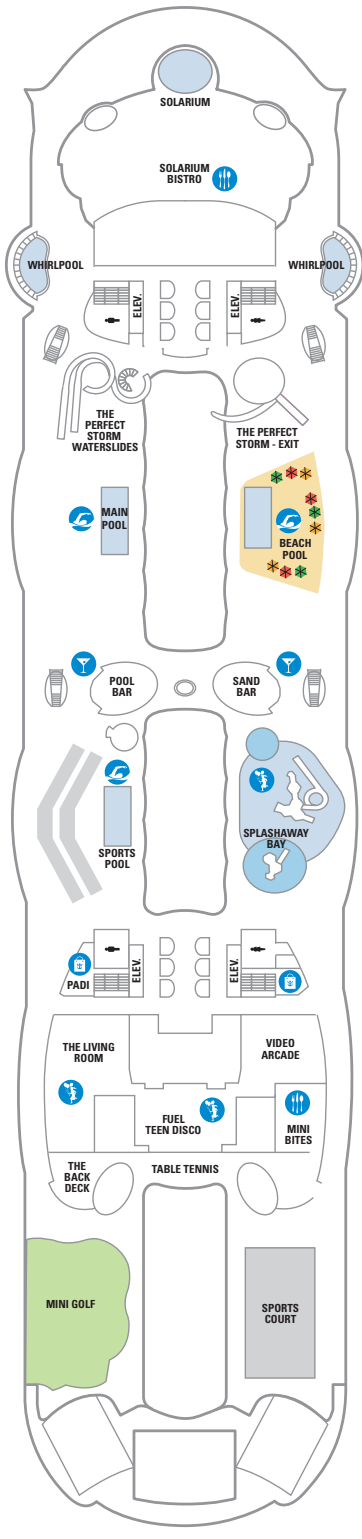

DECK 18

SUITES REFLECTING SECOND STORY OF LOFTS ON DECK 17

DECK 17

SUITES RL TL L1 L2

DECK 16

LEGENDS

- △ Stateroom with sofa bed
 - * Stateroom has third Pullman bed available
 - + Stateroom has third and fourth Pullman beds available
 - ◆ Stateroom with sofa bed and third Pullman bed available
 - ‡ Stateroom has four additional Pullman beds available
 - ↑ Connecting staterooms
 - ♿ Indicates accessible staterooms
 - ▣ Stateroom has an obstructed view
-
- 🍷 Dining Venue
 - 🎮 Entertainment Area
 - 🍹 Bars & Lounges
 - 👶 Kids & Teens Area
 - 🏊 Pool
 - ♨ Spa
 - 🏋 Fitness
 - 🏃 Running Track
 - 🧗 Rock climbing
 - 🌊 FlowRider®
 - ℹ Information
 - 🏢 Conference Center
 - 🛍 Shopping
 - 🎰 Casino

DECK 15

DECK 14

- SUITES: A4 OS GS J3 J4
 BALCONY: 1C 2C 1D 2D 5D 6D
 BOARDWALK VIEW BALCONY: 1I 2I 4I
 CENTRAL PARK VIEW BALCONY: 1J 2J
 INTERIOR: 1V 2V 4V

DECK 12

- SUITES: VS A3 OS GS J4
 BALCONY: 1C 2C 1D 2D 5D 6D
 BOARDWALK VIEW BALCONY: 1I 2I 4I
 CENTRAL PARK VIEW BALCONY: 1J 2J
 INTERIOR: 1V 2V 4V

DECK 11

SUITES: A3 OS GS J4

BALCONY: 1A 1C 2C 1D 2D 5D 6D

BOARDWALK VIEW BALCONY: 1I 2I 4I

CENTRAL PARK VIEW BALCONY: 1J 2J

OCEAN VIEW: 1K 6N

INTERIOR: 1R 4U 1V 3V 4V

DECK 10