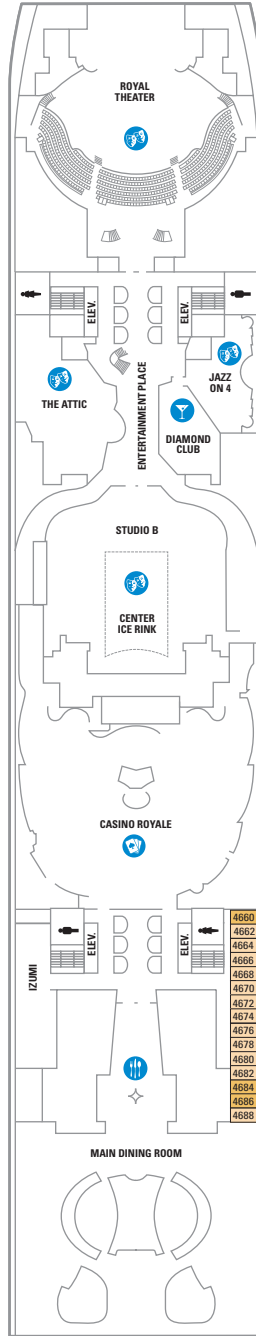

DECK 18

SUITES REFLECTING SECOND STORY OF LOFTS ON DECK 17

DECK 17

SUITES RL TL L1 L2

DECK 16

LEGENDS

- △ Stateroom with sofa bed
 - * Stateroom has third Pullman bed available
 - + Stateroom has third and fourth Pullman beds available
 - ◆ Stateroom with sofa bed and third Pullman bed available
 - ‡ Stateroom has four additional Pullman beds available
 - ↑ Connecting staterooms
 - ♿ Indicates accessible staterooms
 - ▣ Stateroom has an obstructed view
-
- 🍷 Dining Venue
 - 🎮 Entertainment Area
 - 🍹 Bars & Lounges
 - 👶 Kids & Teens Area
 - 🏊 Pool
 - ♨ Spa
 - 🏋 Fitness
 - 🏃 Running Track
 - 🧗 Rock climbing
 - 🌊 FlowRider®
 - ℹ Information
 - 🏢 Conference Center
 - 🛍 Shopping
 - 🎰 Casino

DECK 15

DECK 14

- SUITES: A4 OS GS J3 J4
 BALCONY: 1C 2C 1D 2D 5D 6D
 BOARDWALK VIEW BALCONY: 1I 2I 4I
 CENTRAL PARK VIEW BALCONY: 1J 2J
 INTERIOR: 1V 2V 4V

DECK 12

- SUITES: VS A3 OS GS J4
 BALCONY: 1C 2C 1D 2D 5D 6D
 BOARDWALK VIEW BALCONY: 1I 2I 4I
 CENTRAL PARK VIEW BALCONY: 1J 2J
 INTERIOR: 1V 2V 4V

BALCONY: 1C 2C 1D 4D 7D 8D

BOARDWALK VIEW BALCONY: 1I 2I 4I

OCEAN VIEW: 6N

INTERIOR: 1S 4U 1V 3V 6V

DECK 8

SUITES	A1	GS	J3	J4		
BALCONY	1C	2C	1D	4D	7D	8D
BOARDWALK VIEW BALCONY	11	21	41			
OCEAN VIEW	6N					
INTERIOR	4U	3V	6V			

DECK 7

SUITES	GS	J3	J4			
BALCONY	2C	1D	4D	7D	8D	
OCEAN VIEW	6N					
INTERIOR	1T	4U	1V	2V	3V	6V

DECK 6

SUITES	GS	J3	J4			
BALCONY	1C	2C	1D	4D	7D	8D
INTERIOR	4U	1V	2V	3V	6V	

DECK 5

DECK 4

OCEAN VIEW **2O**
 INTERIOR **2W**