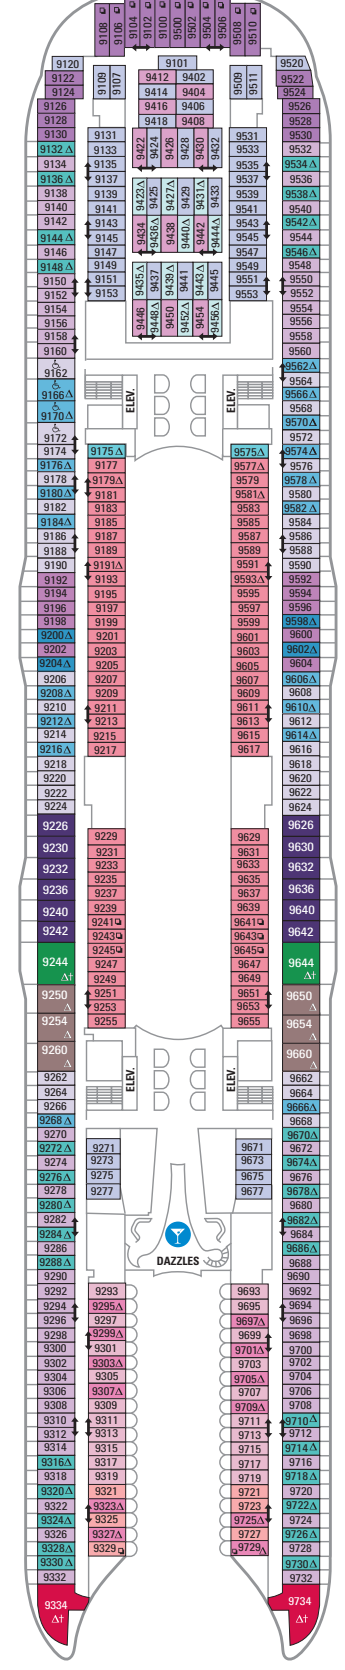

DECK 18

SUITES REFLECTING SECOND STORY OF LOFTS ON DECK 17

DECK 17

SUITES RL TL L1 L2

DECK 16

LEGENDS

- △ Stateroom with sofa bed
 - * Stateroom has third Pullman bed available
 - + Stateroom has third and fourth Pullman beds available
 - ◆ Stateroom with sofa bed and third Pullman bed available
 - ‡ Stateroom has four additional Pullman beds available
 - ↑ Connecting staterooms
 - ♿ Indicates accessible staterooms
 - ▣ Stateroom has an obstructed view
-
- 🍷 Dining Venue
 - 🎮 Entertainment Area
 - 🍹 Bars & Lounges
 - 👶 Kids & Teens Area
 - 🏊 Pool
 - ♨ Spa
 - 🏋 Fitness
 - 🏃 Running Track
 - 🧗 Rock climbing
 - 🌊 FlowRider®
 - ℹ Information
 - 🏢 Conference Center
 - 🛍 Shopping
 - 🎰 Casino

DECK 15

DECK 14

- SUITES: A4 OS GS J3 J4
 BALCONY: 1C 2C 1D 2D 5D 6D
 BOARDWALK VIEW BALCONY: 1I 2I 4I
 CENTRAL PARK VIEW BALCONY: 1J 2J
 INTERIOR: 1V 2V 4V

DECK 12

- SUITES: VS A3 OS GS J4
 BALCONY: 1C 2C 1D 2D 5D 6D
 BOARDWALK VIEW BALCONY: 1I 2I 4I
 CENTRAL PARK VIEW BALCONY: 1J 2J
 INTERIOR: 1V 2V 4V

DECK 11

SUITES: A3 OS GS J4

BALCONY: 1A 1C 2C 1D 2D 5D 6D

BOARDWALK VIEW BALCONY: 1I 2I 4I

CENTRAL PARK VIEW BALCONY: 1J 2J

OCEAN VIEW: 1K 6N

INTERIOR: 1R 4U 1V 3V 4V

DECK 10

BALCONY: 1C 2C 1D 4D 7D 8D

BOARDWALK VIEW BALCONY: 1I 2I 4I

OCEAN VIEW: 6N

INTERIOR: 1S 4U 1V 3V 6V

DECK 8

SUITES	A1	GS	J3	J4		
BALCONY	1C	2C	1D	4D	7D	8D
BOARDWALK VIEW BALCONY	11	21	41			
OCEAN VIEW	6N					
INTERIOR	4U	3V	6V			