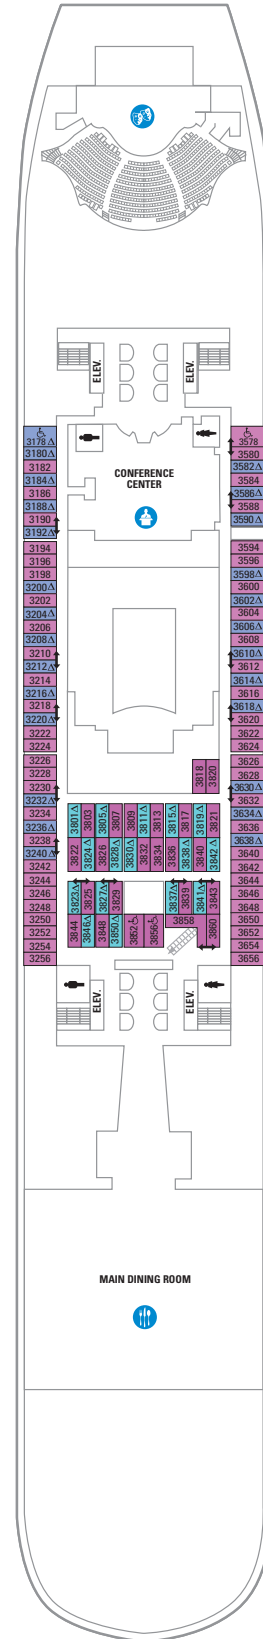

DECK 3

OCEAN VIEW **1N** **2N**
INTERIOR **1V** **2V**