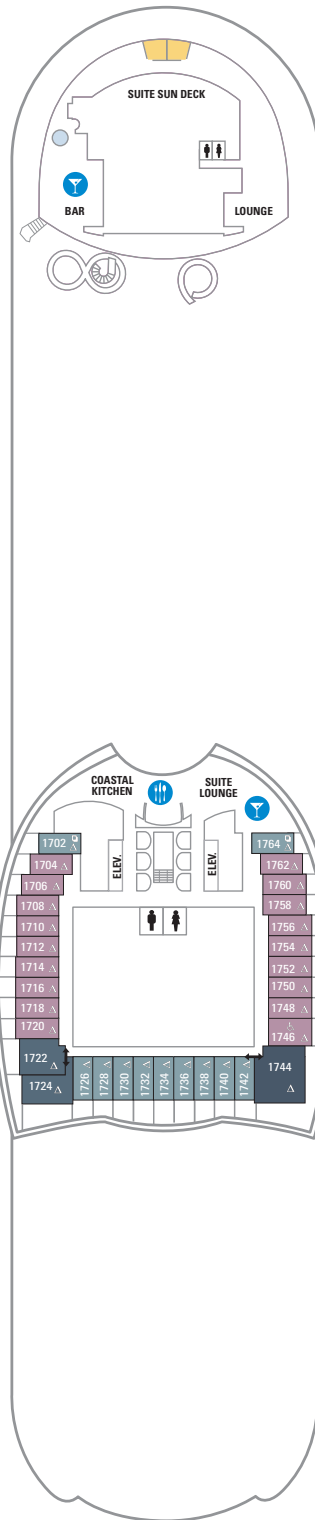

DECK 18

SUITES REFLECTING SECOND STORY OF LOFTS ON DECK 17

DECK 17

SUITES RL TL L1 L2

DECK 16

LEGENDS

- △ Stateroom with sofa bed
 - * Stateroom has third Pullman bed available
 - + Stateroom has third and fourth Pullman beds available
 - ◆ Stateroom with sofa bed and third Pullman bed available
 - ‡ Stateroom has four additional Pullman beds available
 - ↑ Connecting staterooms
 - ♿ Indicates accessible staterooms
 - ▣ Stateroom has an obstructed view
-
- 🍷 Dining Venue
 - 🎮 Entertainment Area
 - 🍹 Bars & Lounges
 - 👶 Kids & Teens Area
 - 🏊 Pool
 - ♨ Spa
 - 🏋 Fitness
 - 🏃 Running Track
 - 🧗 Rock climbing
 - 🌊 FlowRider®
 - ℹ Information
 - 🏢 Conference Center
 - 🛍 Shopping
 - 🎰 Casino

DECK 15

DECK 14

- SUITES: A4 OS GS J3 J4
 BALCONY: 1C 2C 1D 2D 5D 6D
 BOARDWALK VIEW BALCONY: 1I 2I 4I
 CENTRAL PARK VIEW BALCONY: 1J 2J
 INTERIOR: 1V 2V 4V

DECK 12

- SUITES: VS A3 OS GS J4
 BALCONY: 1C 2C 1D 2D 5D 6D
 BOARDWALK VIEW BALCONY: 1I 2I 4I
 CENTRAL PARK VIEW BALCONY: 1J 2J
 INTERIOR: 1V 2V 4V

DECK 11

SUITES: A3 OS GS J4

BALCONY: 1A 1C 2C 1D 2D 5D 6D

BOARDWALK VIEW BALCONY: 1I 2I 4I

CENTRAL PARK VIEW BALCONY: 1J 2J

OCEAN VIEW: 1K 6N

INTERIOR: 1R 4U 1V 3V 4V

DECK 10