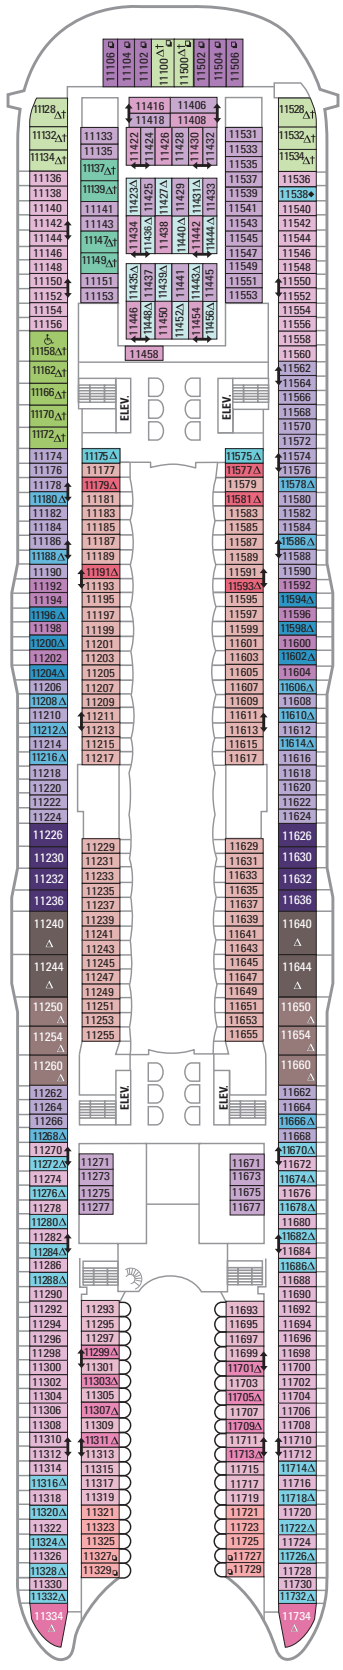

DECK 18

SUITES REFLECTING SECOND STORY OF LOFTS ON DECK 17

DECK 17

SUITES RL TL L1 L2

DECK 16

LEGENDS

- △ Stateroom with sofa bed
 - * Stateroom has third Pullman bed available
 - + Stateroom has third and fourth Pullman beds available
 - ◆ Stateroom with sofa bed and third Pullman bed available
 - ‡ Stateroom has four additional Pullman beds available
 - ↑ Connecting staterooms
 - ♿ Indicates accessible staterooms
 - ▣ Stateroom has an obstructed view
-
- 🍷 Dining Venue
 - 🎮 Entertainment Area
 - 🍹 Bars & Lounges
 - 👶 Kids & Teens Area
 - 🏊 Pool
 - ♨ Spa
 - 🏋 Fitness
 - 🏃 Running Track
 - 🧗 Rock climbing
 - 🌊 FlowRider®
 - ℹ Information
 - 🏢 Conference Center
 - 🛍 Shopping
 - 🎰 Casino

DECK 15

DECK 14

- SUITES: A4 OS GS J3 J4
 BALCONY: 1C 2C 1D 2D 5D 6D
 BOARDWALK VIEW BALCONY: 1I 2I 4I
 CENTRAL PARK VIEW BALCONY: 1J 2J
 INTERIOR: 1V 2V 4V

DECK 12

- SUITES: VS A3 OS GS J4
 BALCONY: 1C 2C 1D 2D 5D 6D
 BOARDWALK VIEW BALCONY: 1I 2I 4I
 CENTRAL PARK VIEW BALCONY: 1J 2J
 INTERIOR: 1V 2V 4V

DECK 11

SUITES: A3 OS GS J4

BALCONY: 1A 1C 2C 1D 2D 5D 6D

BOARDWALK VIEW BALCONY: 1I 2I 4I

CENTRAL PARK VIEW BALCONY: 1J 2J

OCEAN VIEW: 1K 6N

INTERIOR: 1R 4U 1V 3V 4V

DECK 10

BALCONY: 1C 2C 1D 4D 7D 8D

BOARDWALK VIEW BALCONY: 1I 2I 4I

OCEAN VIEW: 6N

INTERIOR: 1S 4U 1V 3V 6V

DECK 8

SUITES	A1	GS	J3	J4		
BALCONY	1C	2C	1D	4D	7D	8D
BOARDWALK VIEW BALCONY	11	21	41			
OCEAN VIEW	6N					
INTERIOR	4U	3V	6V			