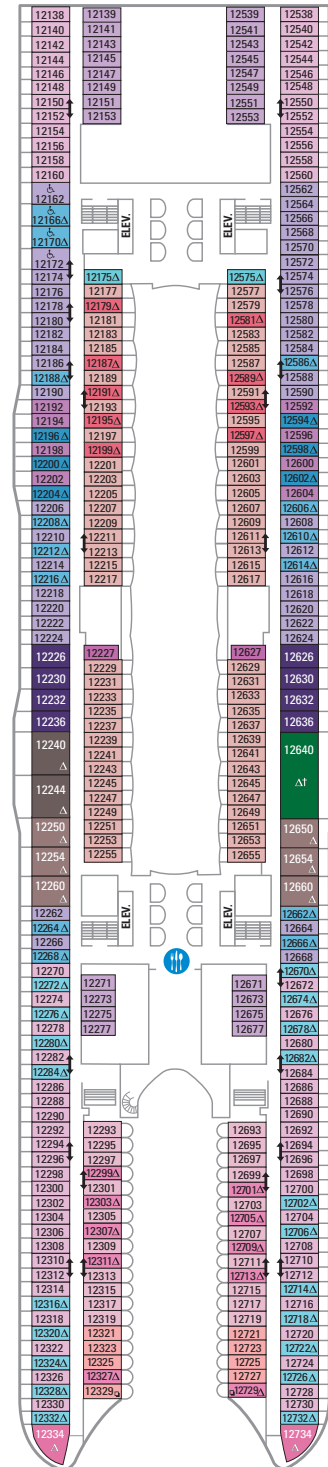

DECK 18

SUITES REFLECTING SECOND STORY OF LOFTS ON DECK 17

DECK 17

SUITES RL TL L1 L2

DECK 16

LEGENDS

- △ Stateroom with sofa bed
 - * Stateroom has third Pullman bed available
 - + Stateroom has third and fourth Pullman beds available
 - ◆ Stateroom with sofa bed and third Pullman bed available
 - ‡ Stateroom has four additional Pullman beds available
 - ↑ Connecting staterooms
 - ♿ Indicates accessible staterooms
 - ▣ Stateroom has an obstructed view
-
- 🍷 Dining Venue
 - 🎮 Entertainment Area
 - 🍹 Bars & Lounges
 - 👶 Kids & Teens Area
 - 🏊 Pool
 - ♨ Spa
 - 🏋 Fitness
 - 🏃 Running Track
 - 🧗 Rock climbing
 - 🌊 FlowRider®
 - ℹ Information
 - 🏢 Conference Center
 - 🛍 Shopping
 - 🎰 Casino

DECK 15

DECK 14

- SUITES: A4 OS GS J3 J4
 BALCONY: 1C 2C 1D 2D 5D 6D
 BOARDWALK VIEW BALCONY: 1I 2I 4I
 CENTRAL PARK VIEW BALCONY: 1J 2J
 INTERIOR: 1V 2V 4V

DECK 12

- SUITES: VS A3 OS GS J4
 BALCONY: 1C 2C 1D 2D 5D 6D
 BOARDWALK VIEW BALCONY: 1I 2I 4I
 CENTRAL PARK VIEW BALCONY: 1J 2J
 INTERIOR: 1V 2V 4V

DECK 11

SUITES: A3 OS GS J4

BALCONY: 1A 1C 2C 1D 2D 5D 6D

BOARDWALK VIEW BALCONY: 1I 2I 4I

CENTRAL PARK VIEW BALCONY: 1J 2J

OCEAN VIEW: 1K 6N

INTERIOR: 1R 4U 1V 3V 4V

DECK 10

BALCONY: 1C 2C 1D 4D 7D 8D

BOARDWALK VIEW BALCONY: 1I 2I 4I

OCEAN VIEW: 6N

INTERIOR: 1S 4U 1V 3V 6V

DECK 8

SUITES	A1	GS	J3	J4		
BALCONY	1C	2C	1D	4D	7D	8D
BOARDWALK VIEW BALCONY	11	21	41			
OCEAN VIEW	6N					
INTERIOR	4U	3V	6V			