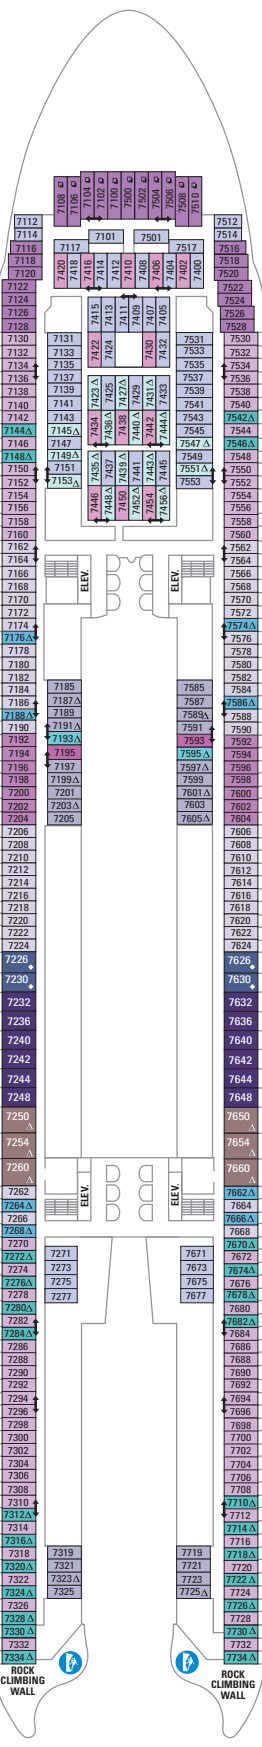

DECK 7

SUITES	GS	J3	J4			
BALCONY	2C	1D	4D	7D	8D	
OCEAN VIEW	6N					
INTERIOR	1T	4U	1V	2V	3V	6V