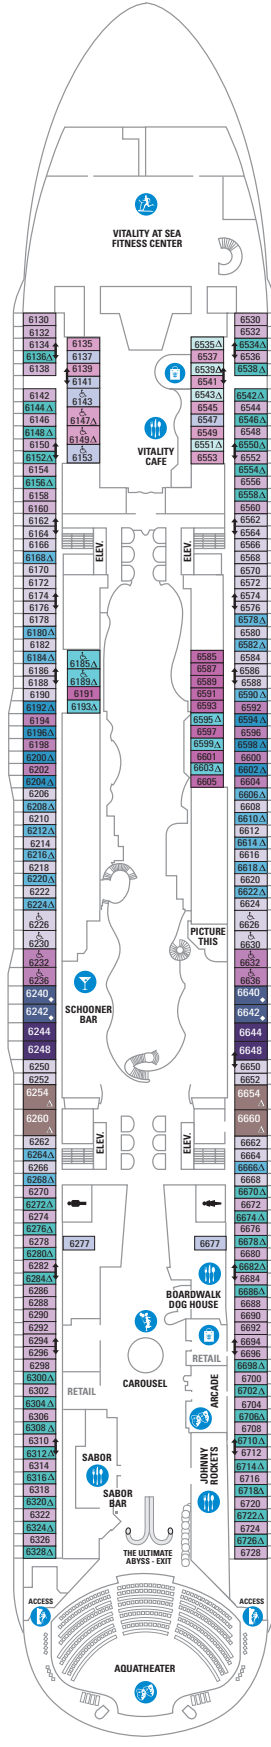

DECK 6

SUITES	GS	J3	J4			
BALCONY	1C	2C	1D	4D	7D	8D
INTERIOR	4U	1V	2V	3V	6V